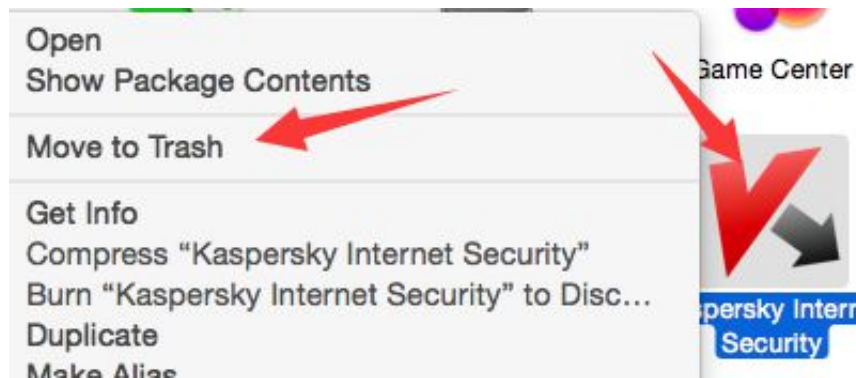

[Microsoft Remote Desktop Beta For Mac Download](#)

[Microsoft Remote Desktop Beta For Mac Download](#)

Open your invitation email or tap on the public link on your iOS device Tap View in TestFlight or Start Testing; or tap Install or Update for the app you want to test.. 2 27 (you'll find it online, hosted on Hockeyapp, now a division of MS) Lots of improvements including much better UI.. iOS apps: iPhone, iPad, or iPod touch running iOS 8 or later App clips require iOS 14 beta or later.

1. [microsoft remote desktop beta](#)
2. [microsoft remote desktop beta ios](#)
3. [microsoft remote desktop beta 10.5.1](#)

Installing a Beta tvOS App from an Email InvitationMicrosoft Remote Desktop For MacInstall TestFlight on Apple TV.. You can install the beta app on up to 30 devices Installing a Beta iOS App from an Email or Public Link InvitationInstall TestFlight on the iOS device that you'll use for testing.