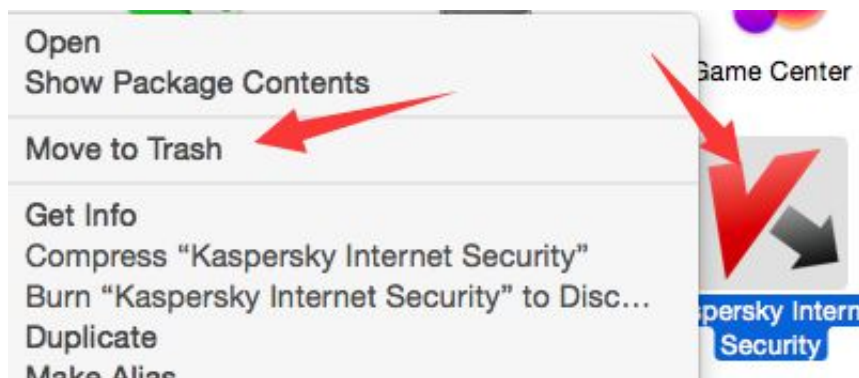

1. [microsoft remote desktop beta](#)
2. [microsoft remote desktop beta ios](#)
3. [microsoft remote desktop beta 10.5.1](#)

Installing a Beta tvOS App from an Email InvitationMicrosoft Remote Desktop For MacInstall TestFlight on Apple TV.. You can install the beta app on up to 30 devices Installing a Beta iOS App from an Email or Public Link InvitationInstall TestFlight on the iOS device that you'll use for testing.

microsoft remote desktop beta

microsoft remote desktop beta, microsoft remote desktop beta for mac, microsoft remote desktop beta ios, microsoft remote desktop beta apk, microsoft remote desktop beta 10.5.1, microsoft remote desktop beta 2, microsoft remote desktop beta windows, microsoft remote desktop beta app, microsoft remote desktop beta android, microsoft remote desktop beta version [Zemana Antilogger For Mac](#)

All other invited testers will have access to builds that the developer makes available to them.. Download the Microsoft Remote Desktop Beta client directly from Microsoft, currently version 8.. Download Microsoft Remote Desktop for Mac Connect to Windows-based PCs to access Windows-based files, applications, devices, and networks from your Mac.. InstallationFirst, install the TestFlight app on the device you'll use for testing. [Ukuran durasi captain tsubasa per episode](#)

[Chrome Os Install Apps](#)

microsoft remote desktop beta ios

[Dell Mxc062 Drivers For Mac](#)

New in Microsoft Remote Desktop Beta 8 1 79 421: We're moving! Thanks for your help validating early versions of this client.. watchOS apps: Apple Watch running watchOS 2 or later TestFlight is not available for Mac apps.. We're moving to a new app Make sure to join the beta to remain an early adopter. [The Simpsons Movie Bart Game](#)

microsoft remote desktop beta 10.5.1

[Gratis Gintama Season 5 Sub Indo](#)